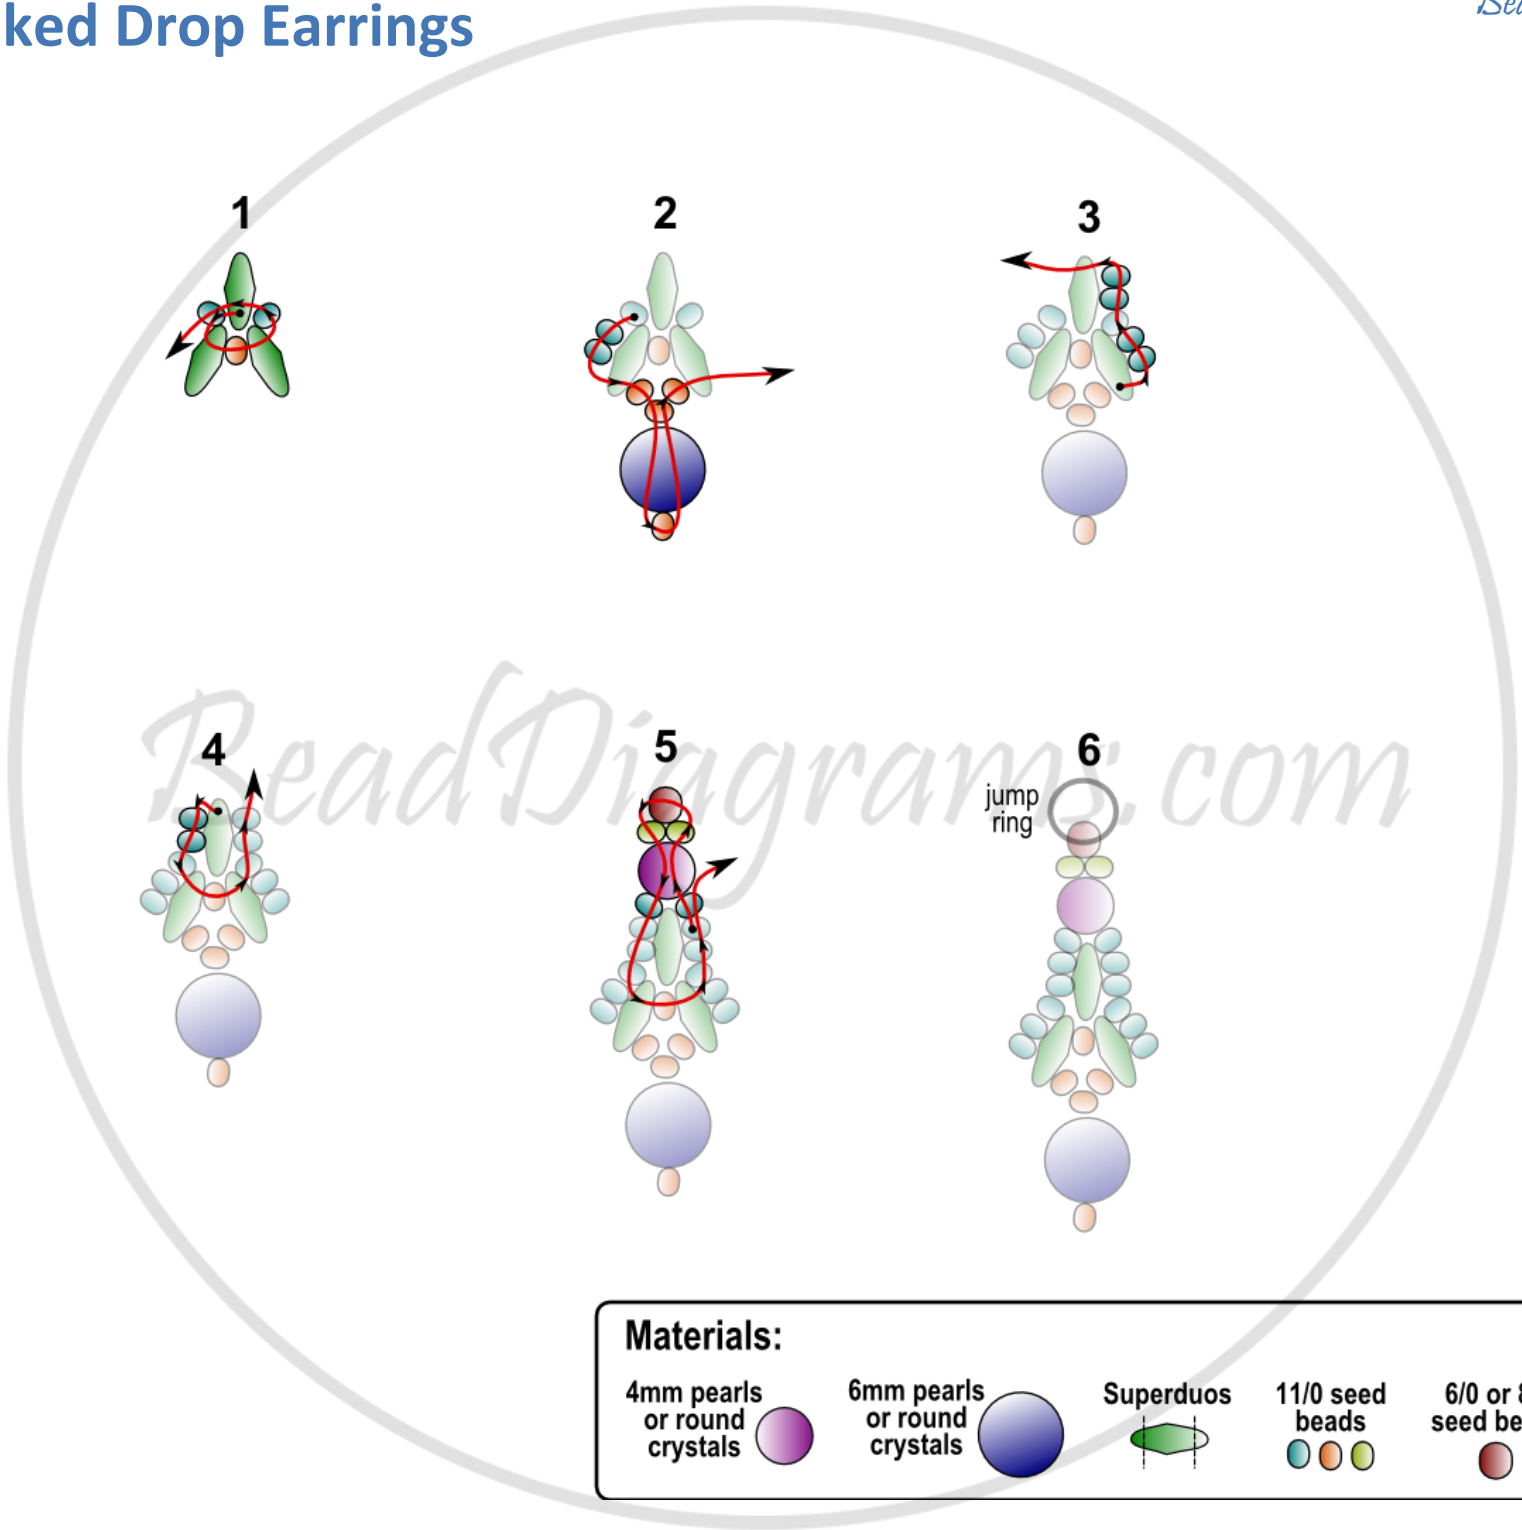

Twin Flanked Drop Earrings

Materials:

4mm pearls or round crystals 

6mm pearls or round crystals 

Superduos 

11/0 seed beads 

6/0 or 8/0 seed beads 

jump rings 