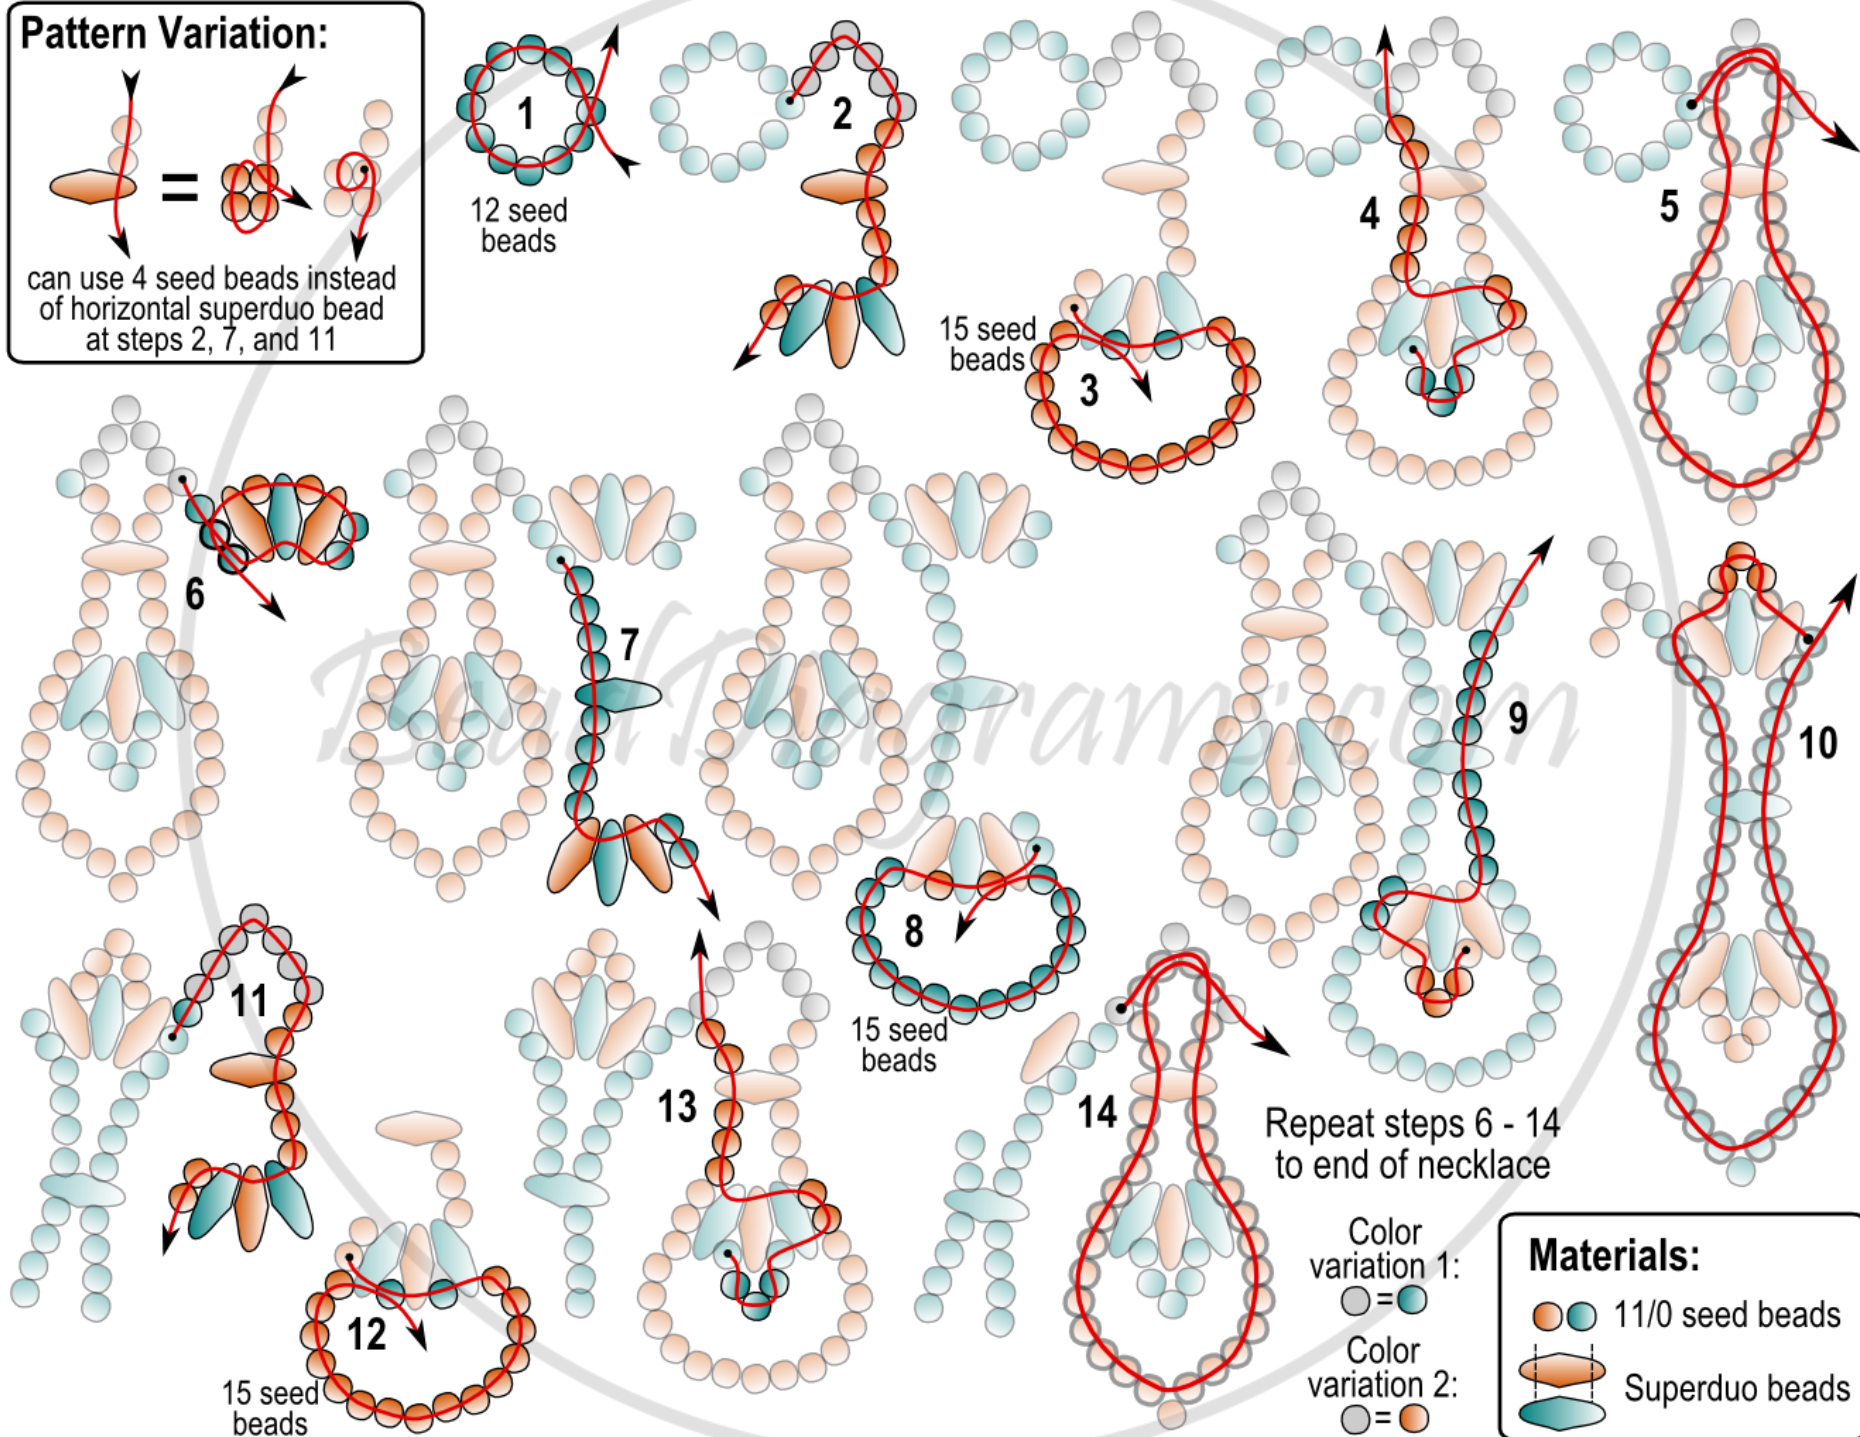

# Superduo Leaf Drops Necklace

**Pattern Variation:**

can use 4 seed beads instead of horizontal superduo bead at steps 2, 7, and 11

- Color variation 1:  
 ○ = ●  
 Color variation 2:  
 ○ = ●

**Materials:**

- ● 11/0 seed beads
- Superduo beads