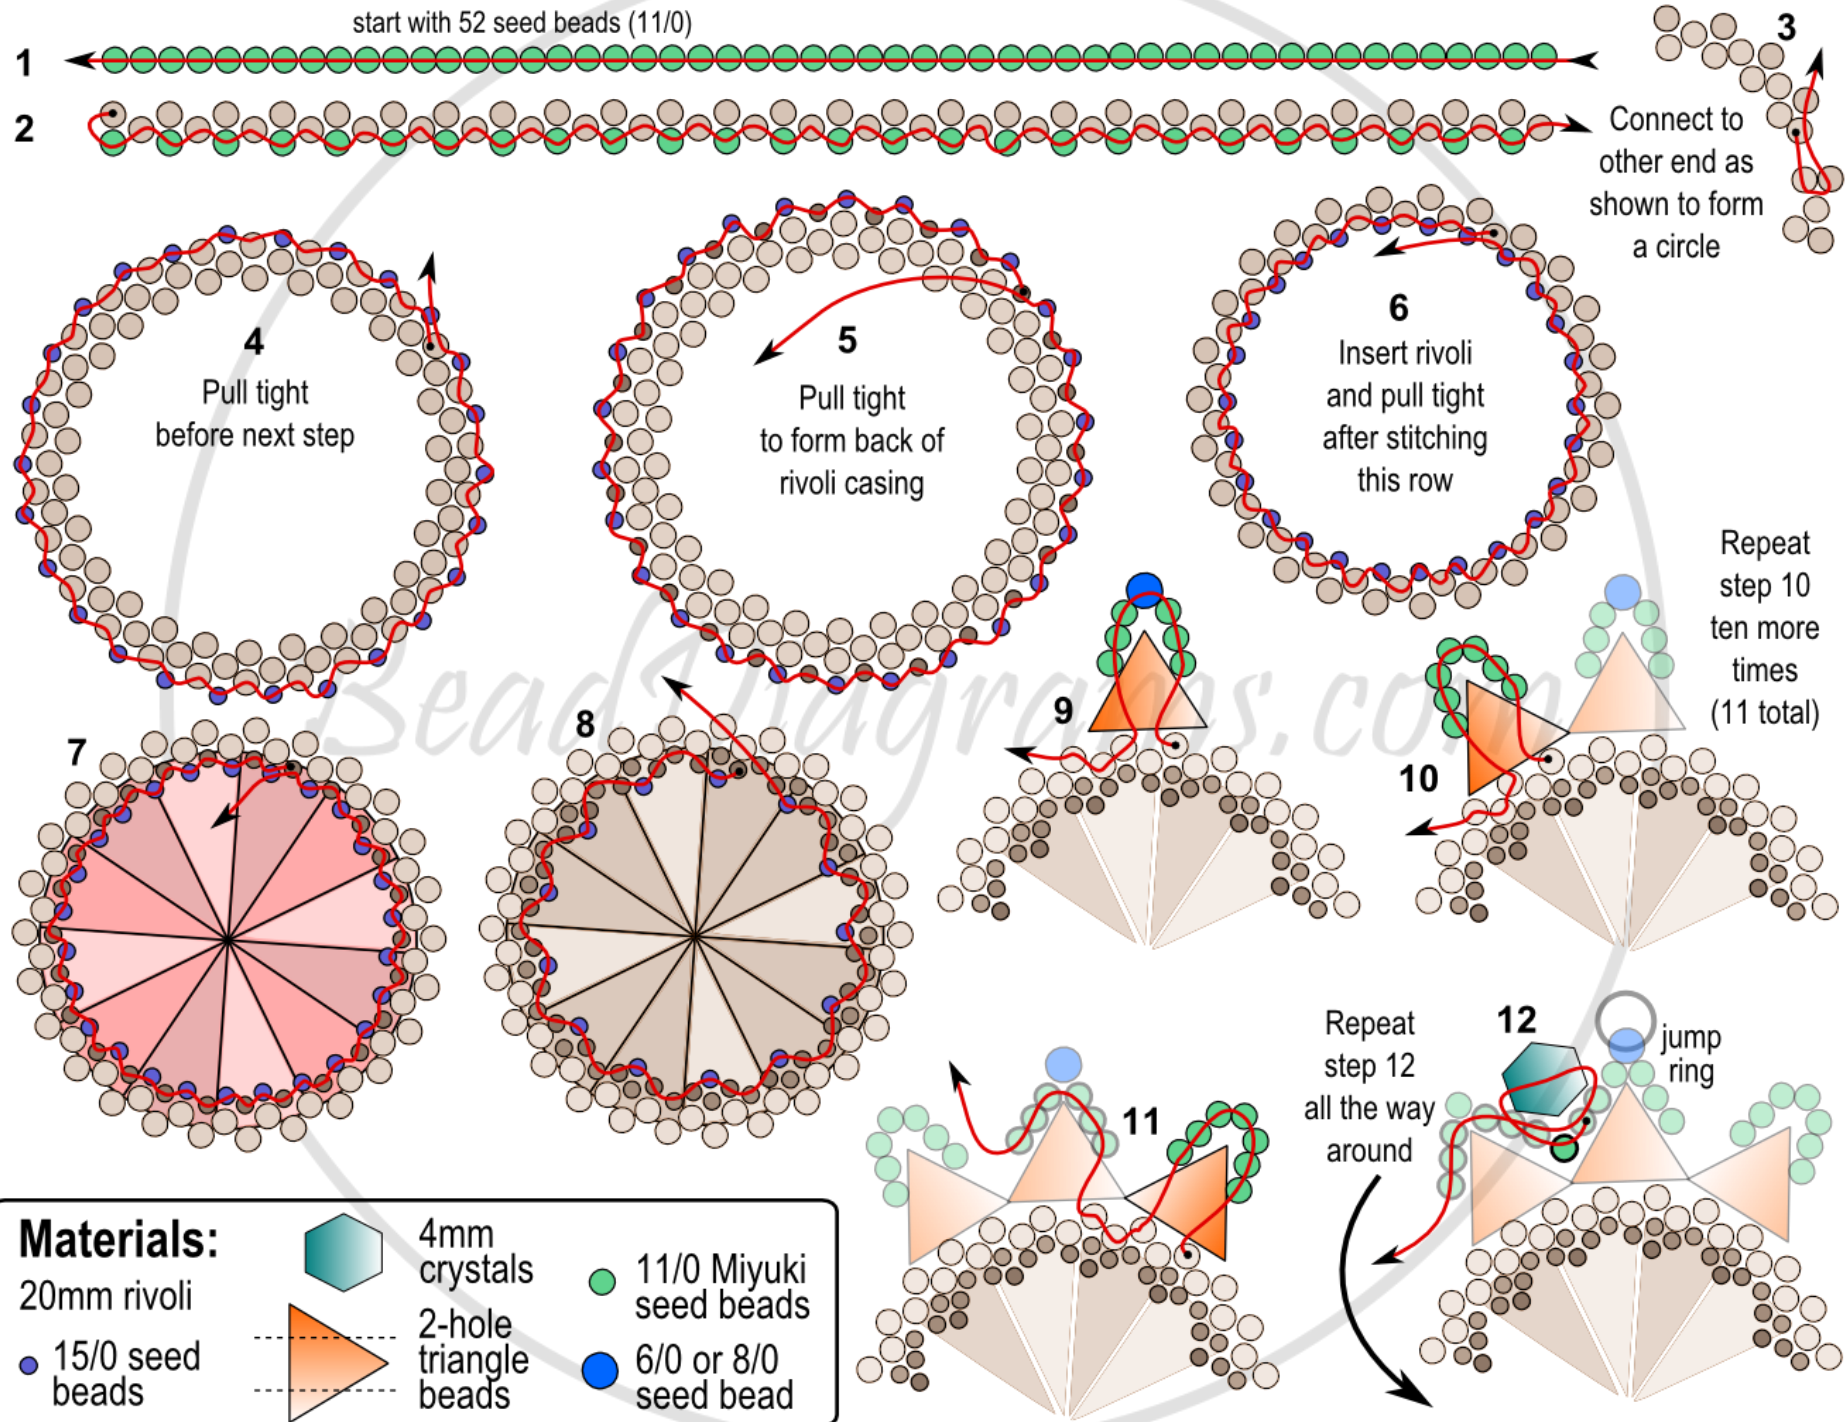

# Sunburst Rivoli Pendant

**Materials:**

20mm rivoli	 4mm crystals	 11/0 Miyuki seed beads
 15/0 seed beads	 2-hole triangle beads	 6/0 or 8/0 seed bead