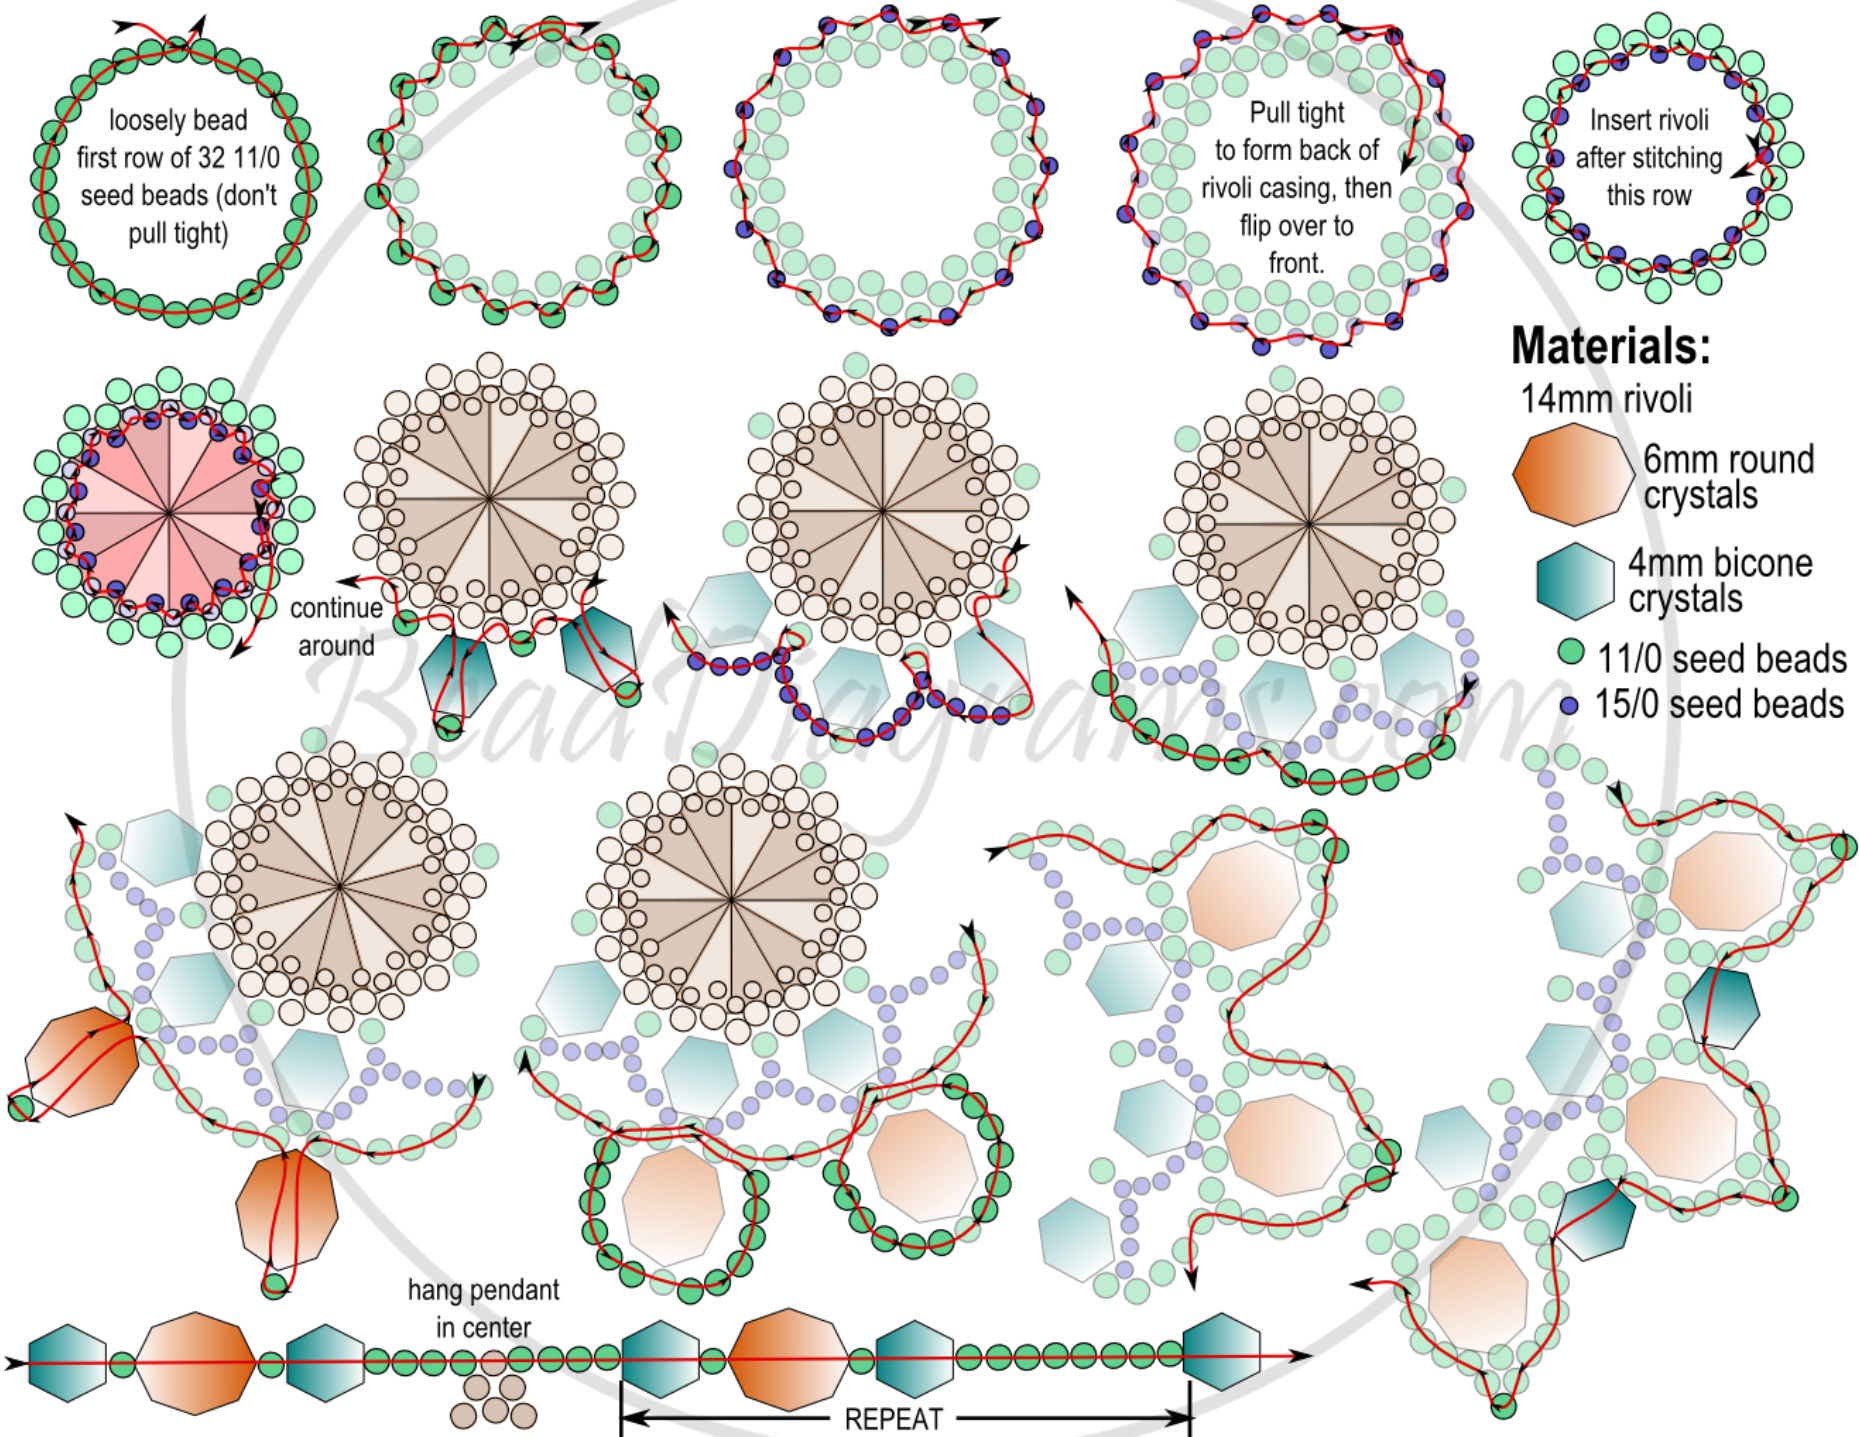

Star Rivoli Pendant

Materials:

- 14mm rivoli
-  6mm round crystals
-  4mm bicone crystals
-  11/0 seed beads
-  15/0 seed beads