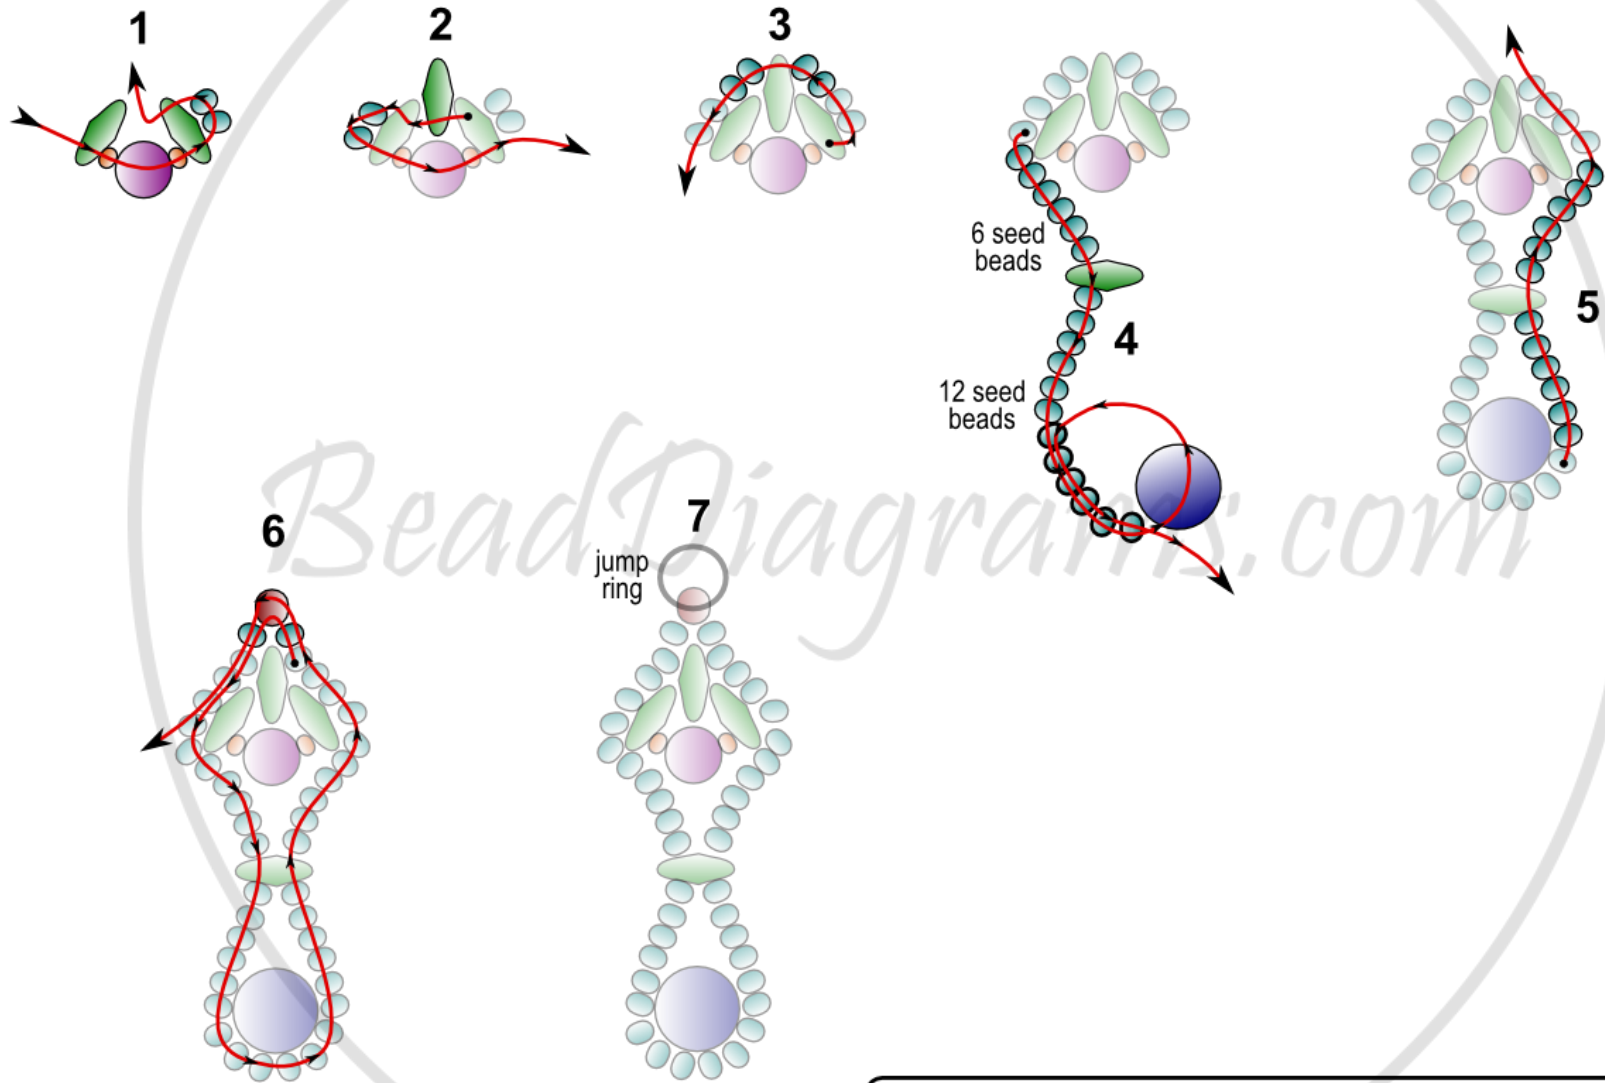

Framed Pearl Drop Earrings

Materials:

4mm pearls		6mm pearls		Superduos		8/0 seed beads		11/0 seed beads		15/0 seed beads	
------------	---	------------	---	-----------	---	----------------	---	-----------------	---	-----------------	---