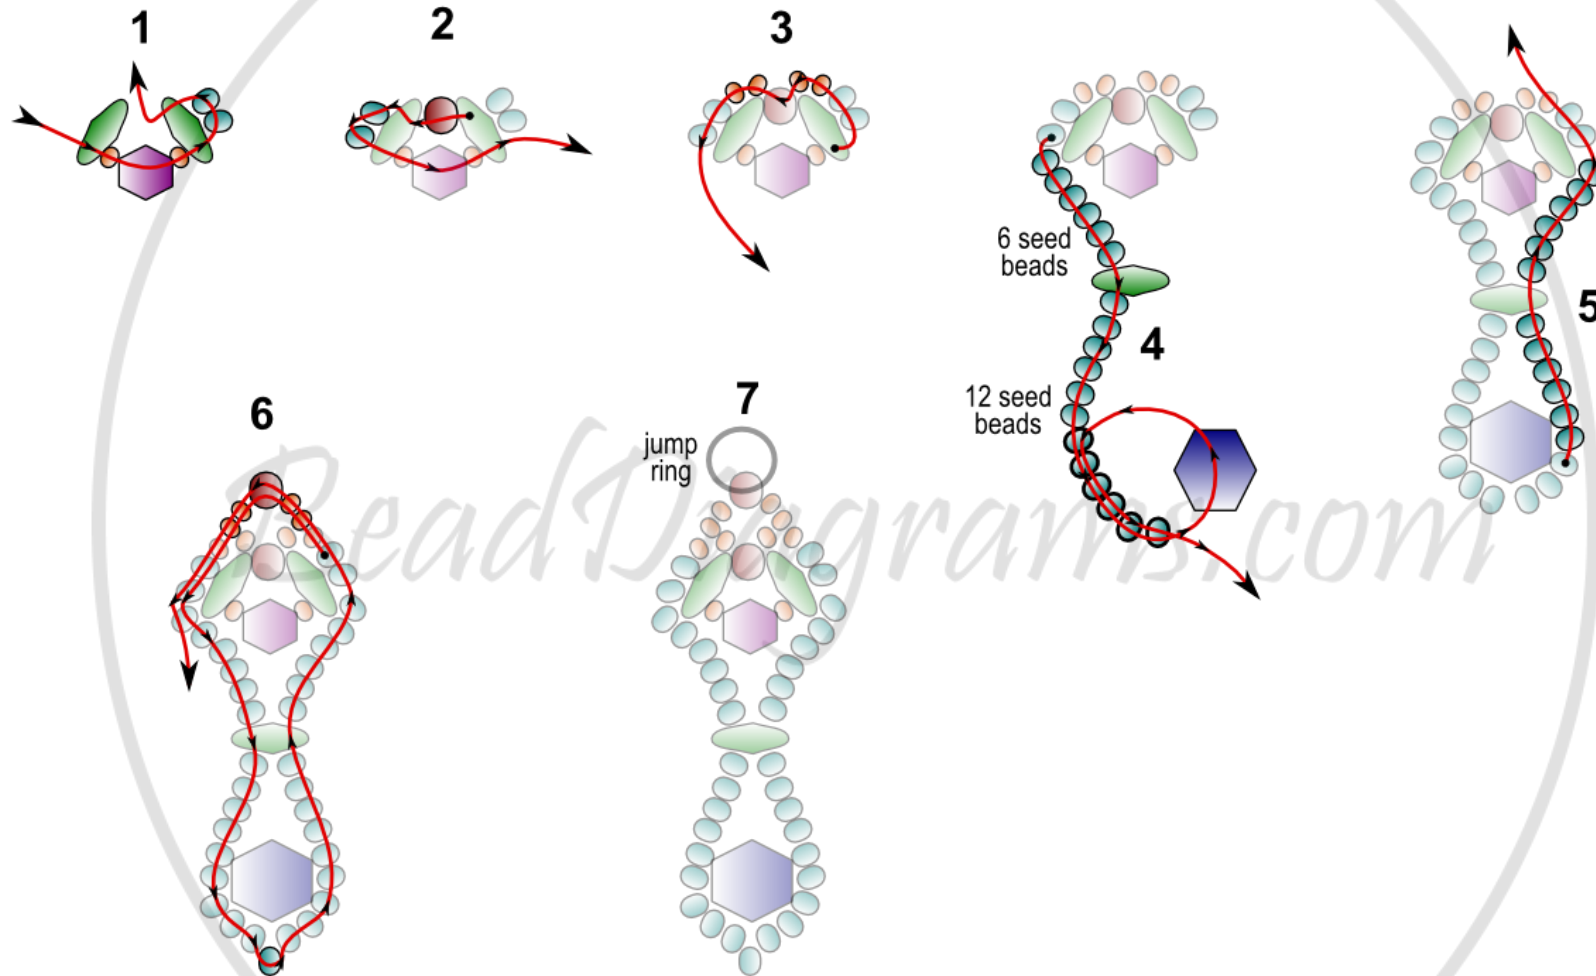

Framed Crystal Drop Earrings

Materials:

4mm crystals		6mm crystals		Superduos		8/0 seed beads		11/0 seed beads		15/0 seed beads	
--------------	---	--------------	---	-----------	---	----------------	---	-----------------	---	-----------------	---