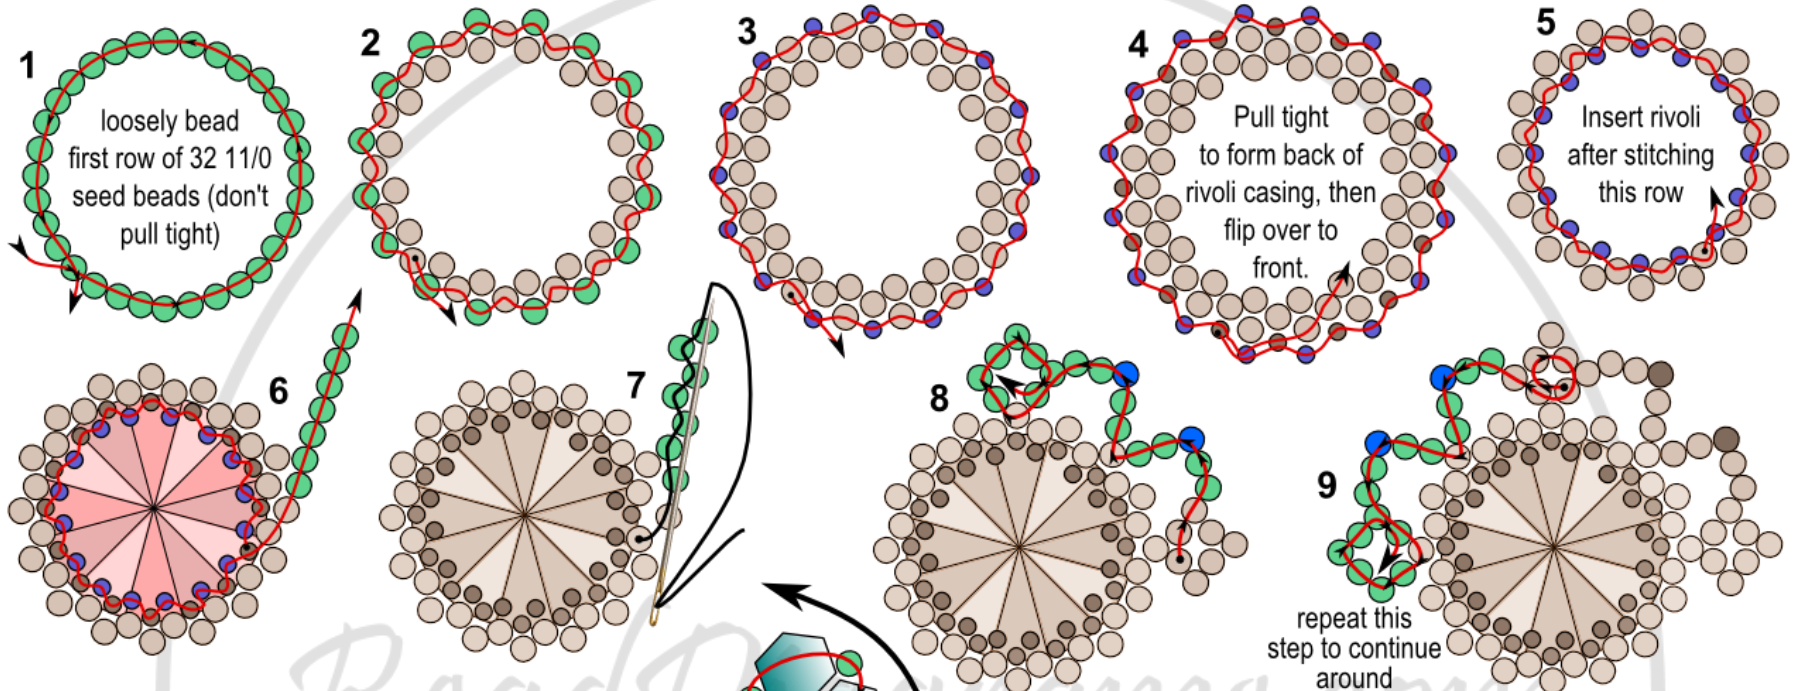

# Diamond Rivoli Pendant

**Materials:**

- 14mm rivoli
- 4mm pearls
- 4mm crystals
- drop bead
- 11/0 TOHO seed beads
- 15/0 seed beads