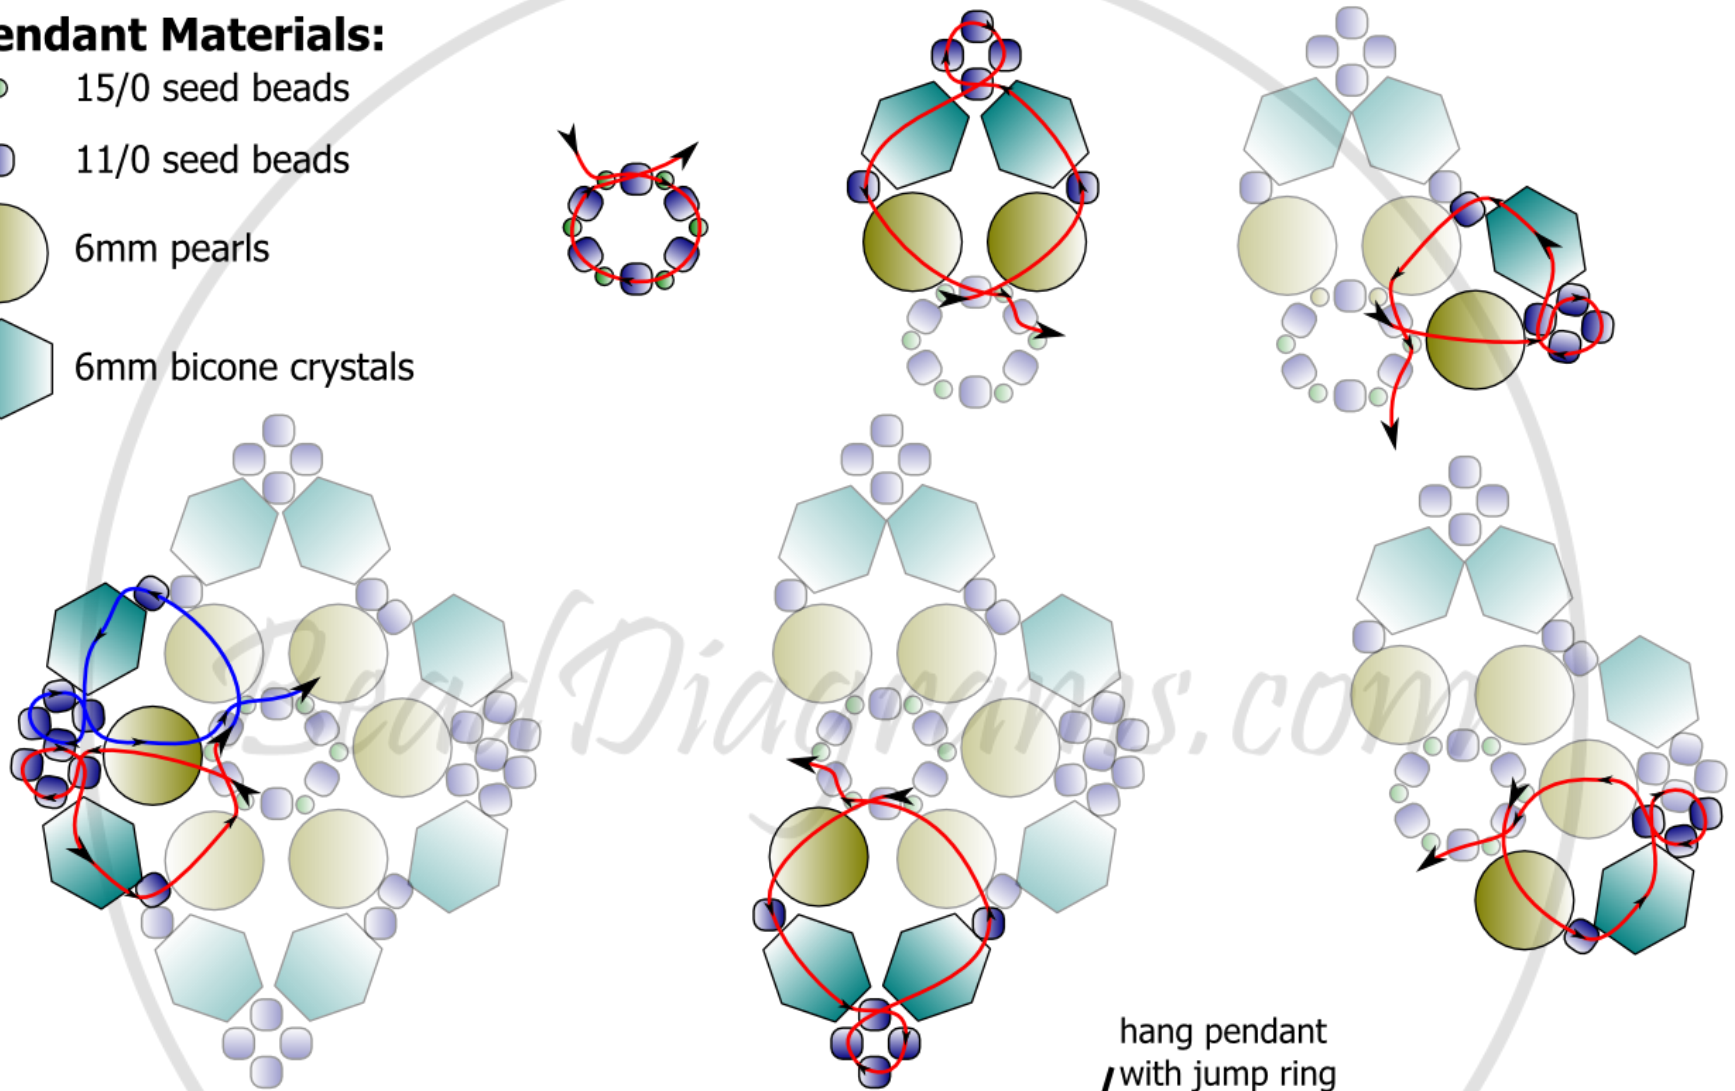

Diamond Pendant Necklace

Pendant Materials:

- 15/0 seed beads
- 11/0 seed beads
- 6mm pearls
- 6mm bicone crystals

hang pendant
with jump ring

Strand Materials:

- 4mm pearls
- 11/0 seed beads
- 4mm bicone crystals
- 8mm pearls