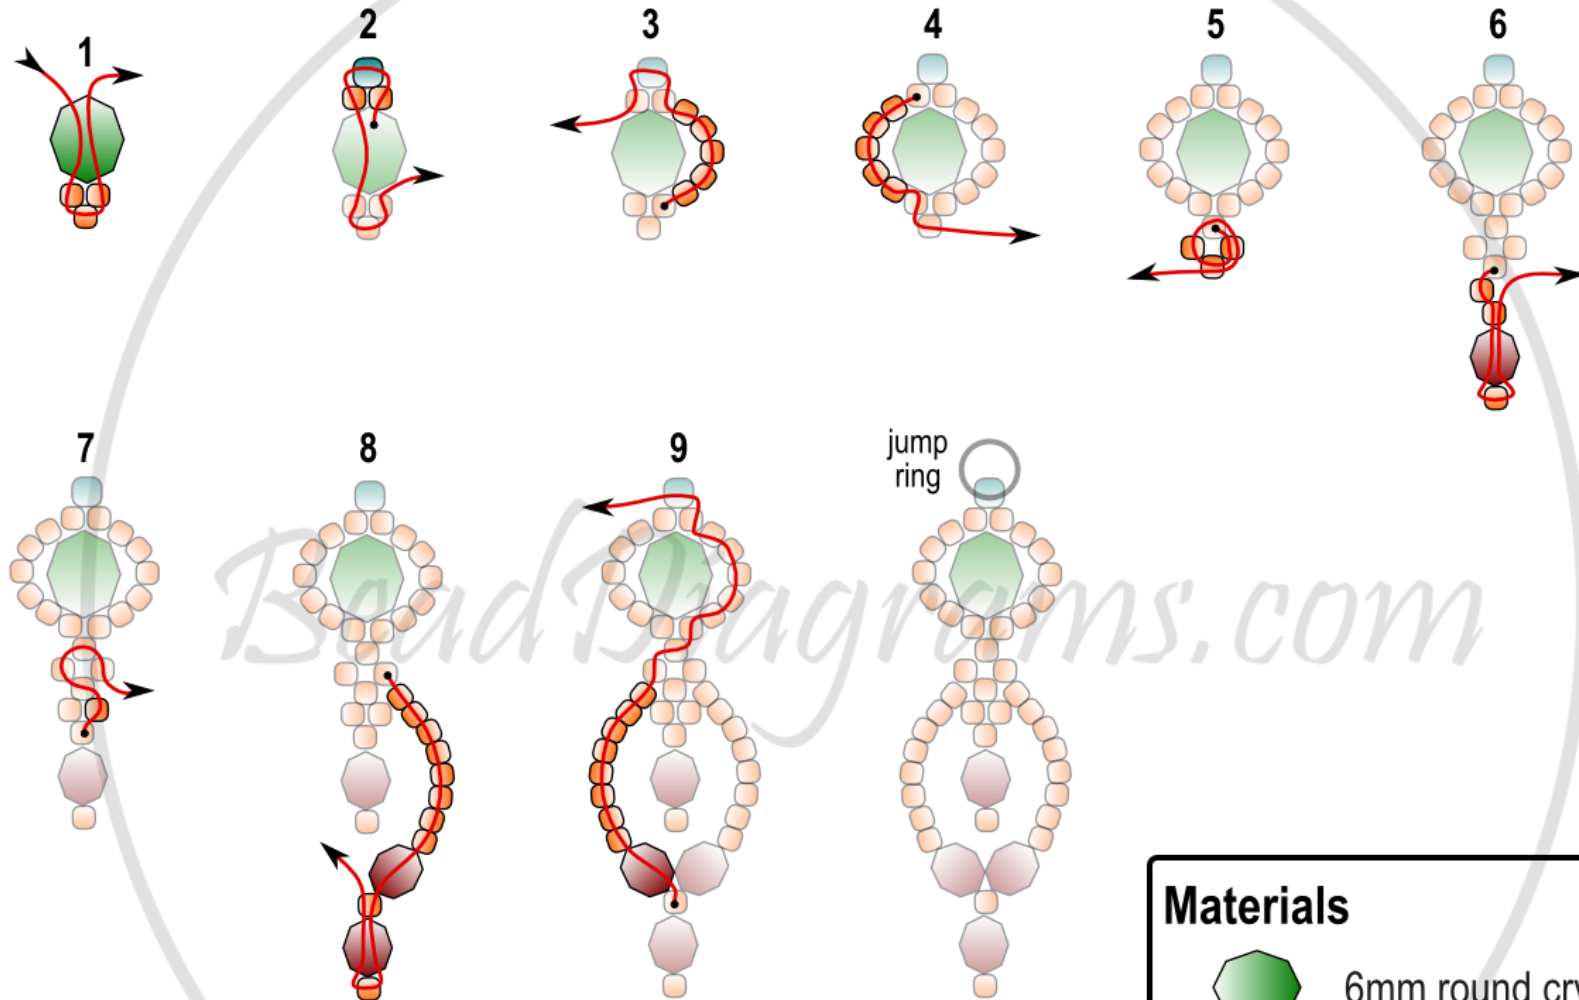

Christmas Cascade Earrings

Materials

6mm round crystals

4mm round crystals

11/0 TOHO seed beads

6/0 or 8/0 seed bead