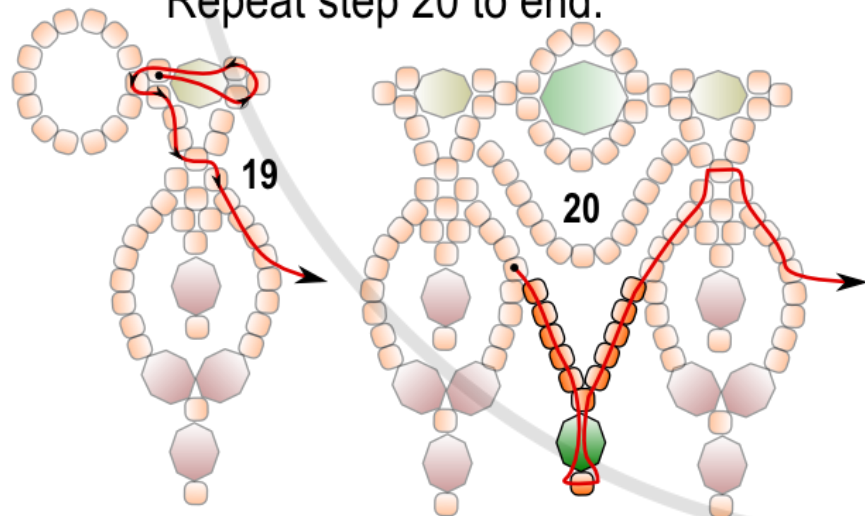

Christmas Cascade Necklace

Row 1: Start with steps 1-10, repeat steps 5 - 10, end with step 11. Flip over to start row 2.

Row 2: Start with steps 12 - 17, repeat steps 13 - 17, end with steps 13 - 15 & 18, and flip over.

Row 3: Start with step 19.
Repeat step 20 to end.

Materials	
	6mm round crystals
	4mm round crystals
	11/0 TOHO seed beads