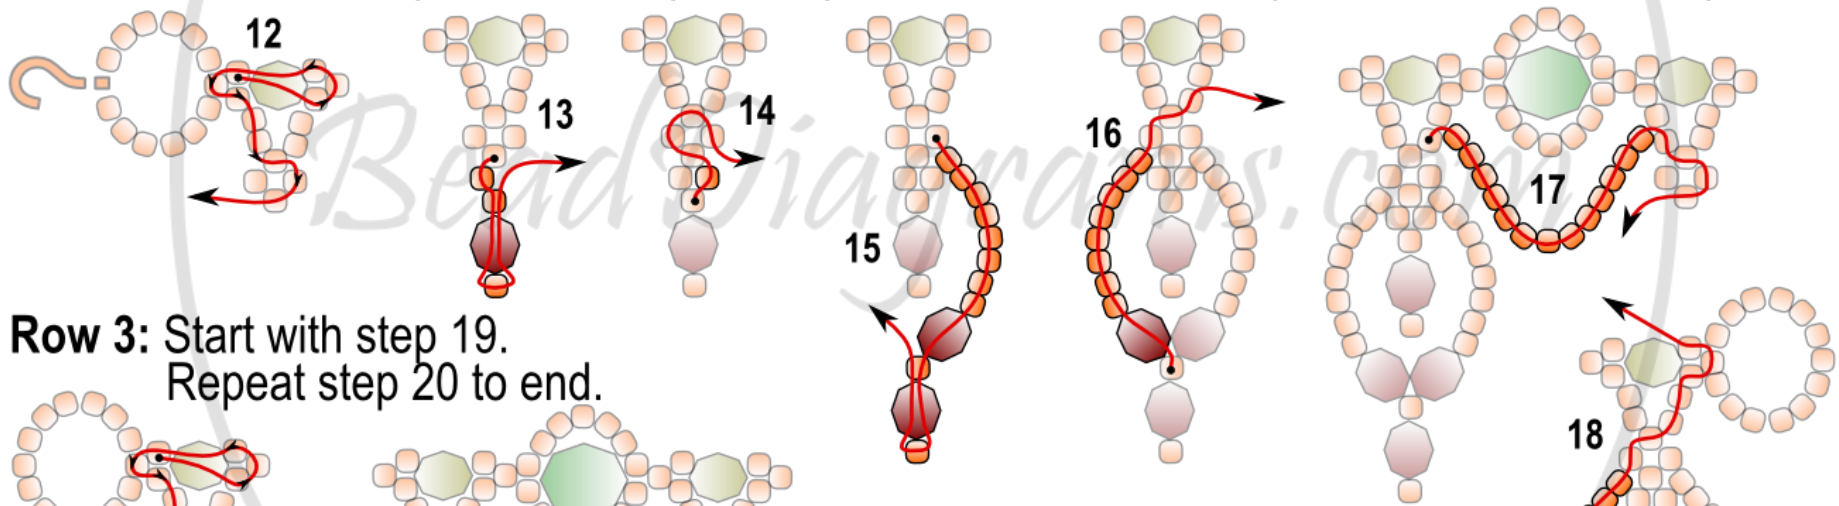

Christmas Cascade Necklace

Christmas Cascade Necklace

Row 1: Start with steps 1-10, repeat steps 5 - 10, end with step 11. Flip over to start row 2.

Row 2: Start with steps 12 - 17, repeat steps 13 - 17, end with steps 13 - 15 & 18, and flip over.

Row 3: Start with step 19.
Repeat step 20 to end.

Materials	
	6mm round crystals
	4mm round crystals
	11/0 TOHO seed beads