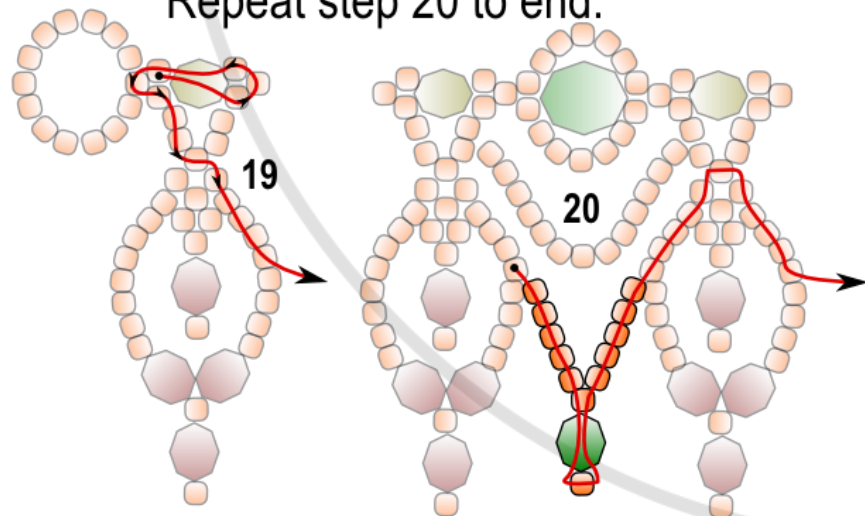

Christmas Cascade Necklace

Christmas Cascade Necklace

Row 1: Start with steps 1-10, repeat steps 5 - 10, end with step 11. Flip over to start row 2.

Row 2: Start with steps 12 - 17, repeat steps 13 - 17, end with steps 13 - 15 & 18, and flip over.

Row 3: Start with step 19.
Repeat step 20 to end.

Materials	
	6mm round crystals
	4mm round crystals
	11/0 TOHO seed beads