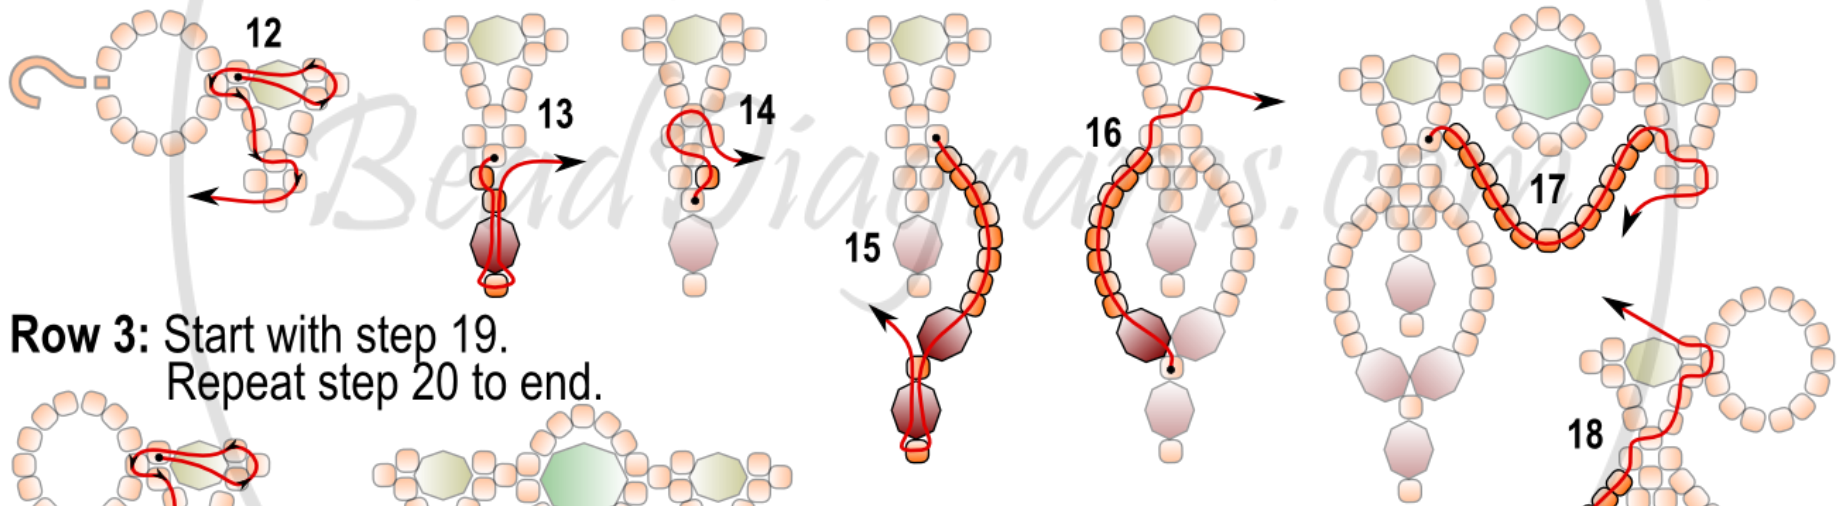

Christmas Cascade Necklace

Row 1: Start with steps 1-10, repeat steps 5 - 10, end with step 11. Flip over to start row 2.

Row 2: Start with steps 12 - 17, repeat steps 13 - 17, end with steps 13 - 15 & 18, and flip over.

Row 3: Start with step 19.
Repeat step 20 to end.

Materials	
	6mm round crystals
	4mm round crystals
	11/0 TOHO seed beads