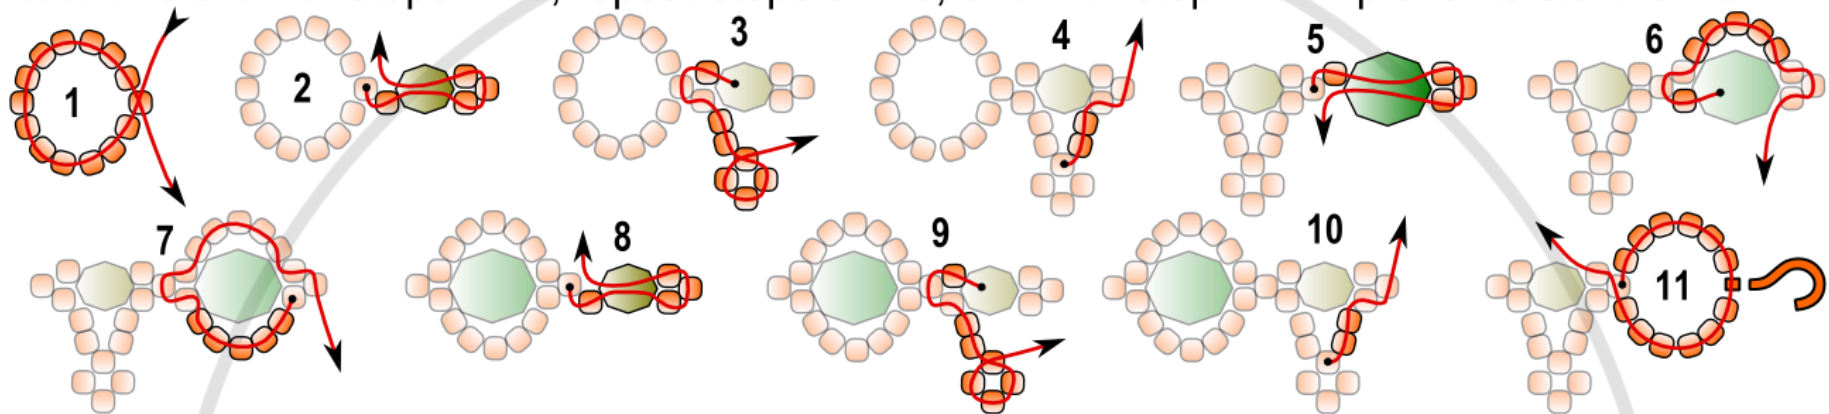

Christmas Cascade Necklace

Christmas Cascade Necklace

Row 1: Start with steps 1-10, repeat steps 5 - 10, end with step 11. Flip over to start row 2.

Row 2: Start with steps 12 - 17, repeat steps 13 - 17, end with steps 13 - 15 & 18, and flip over.

Row 3: Start with step 19.
Repeat step 20 to end.

Materials	
	6mm round crystals
	4mm round crystals
	11/0 TOHO seed beads