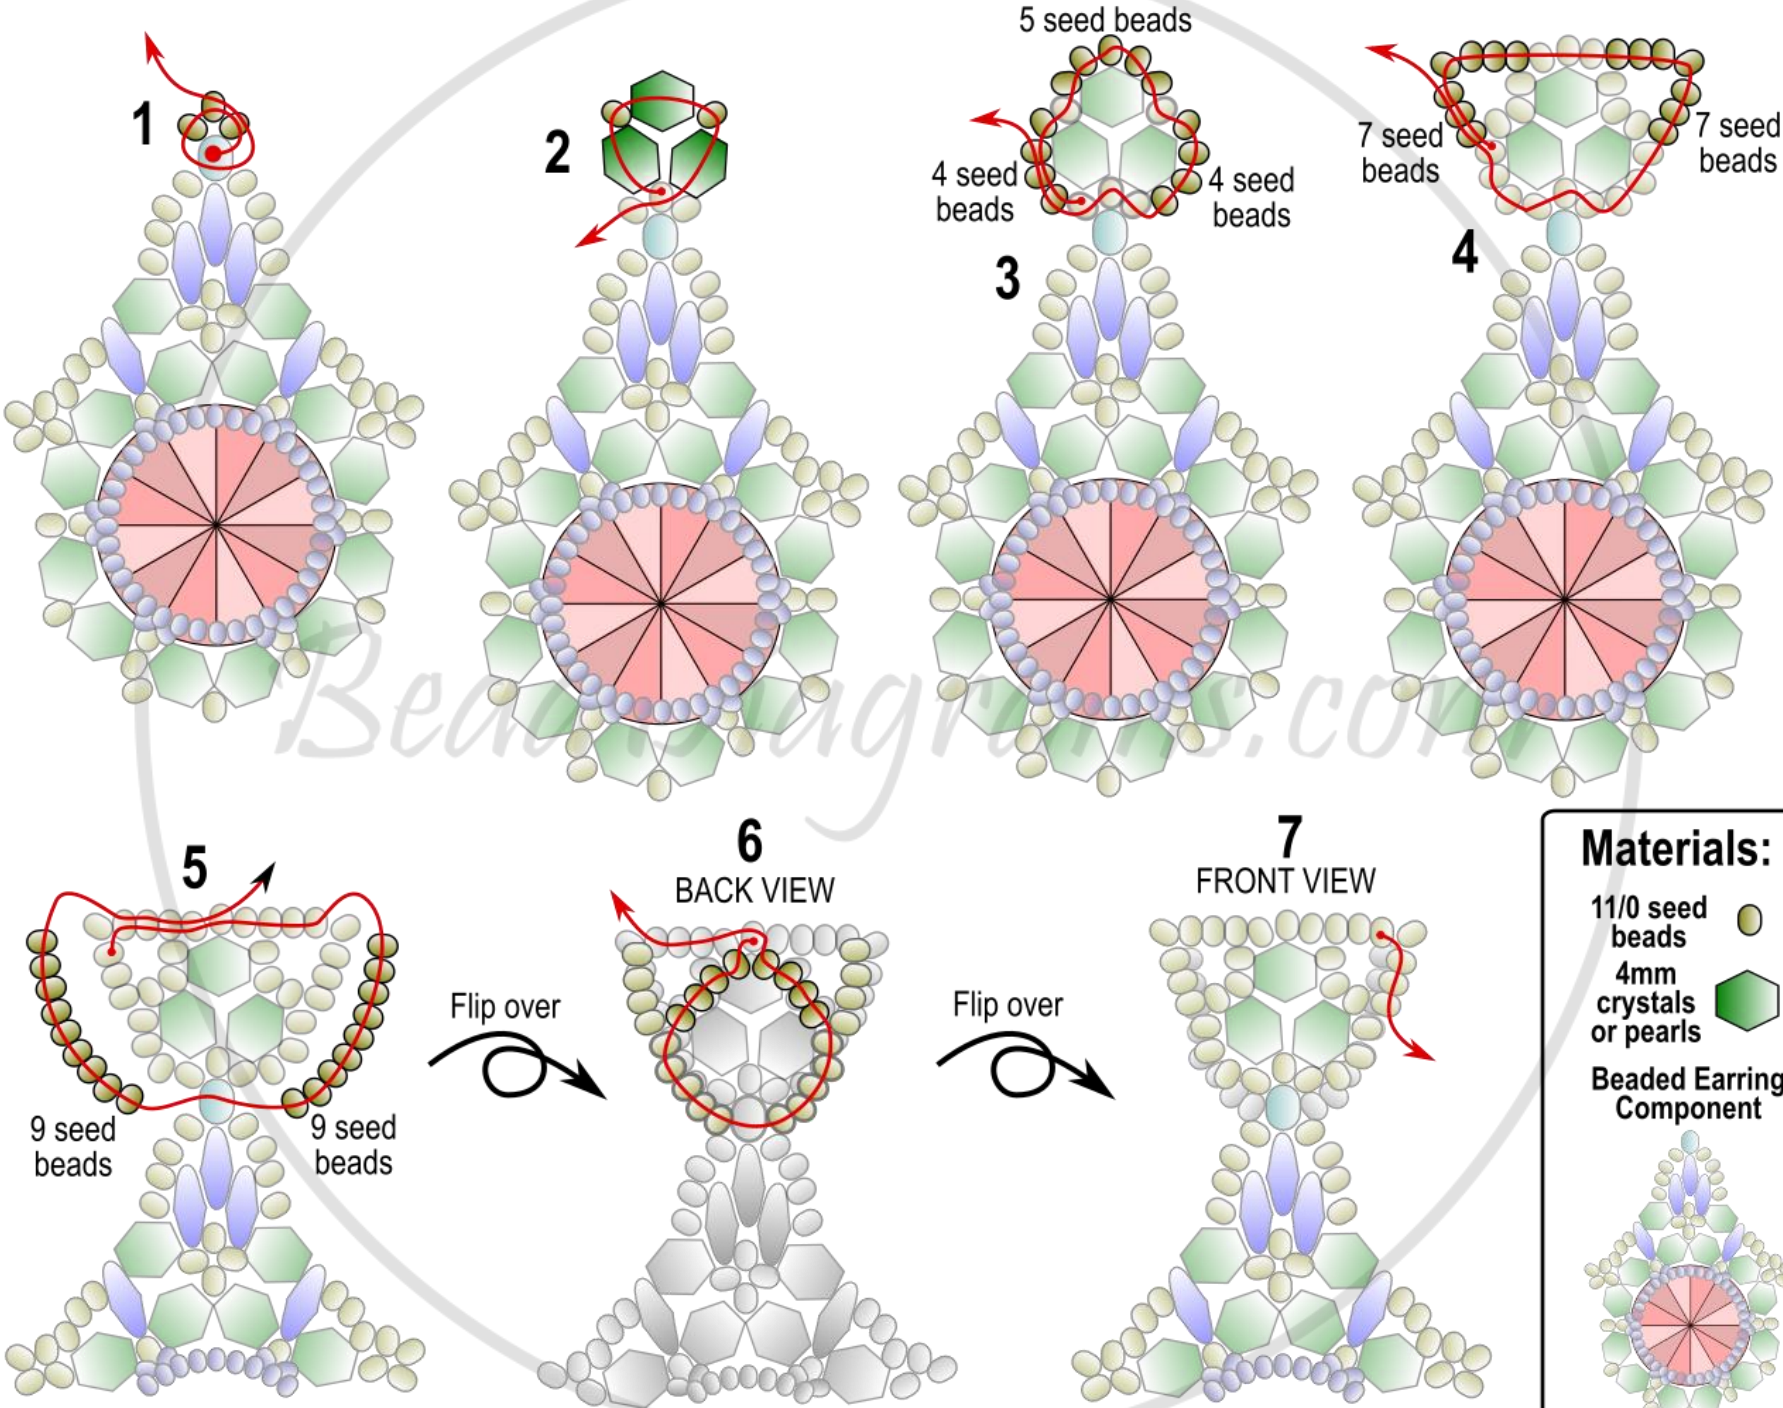

# Beaded Bail for Pendant

**Materials:**

- 11/0 seed beads
- 4mm crystals or pearls
- Beaded Earring Component